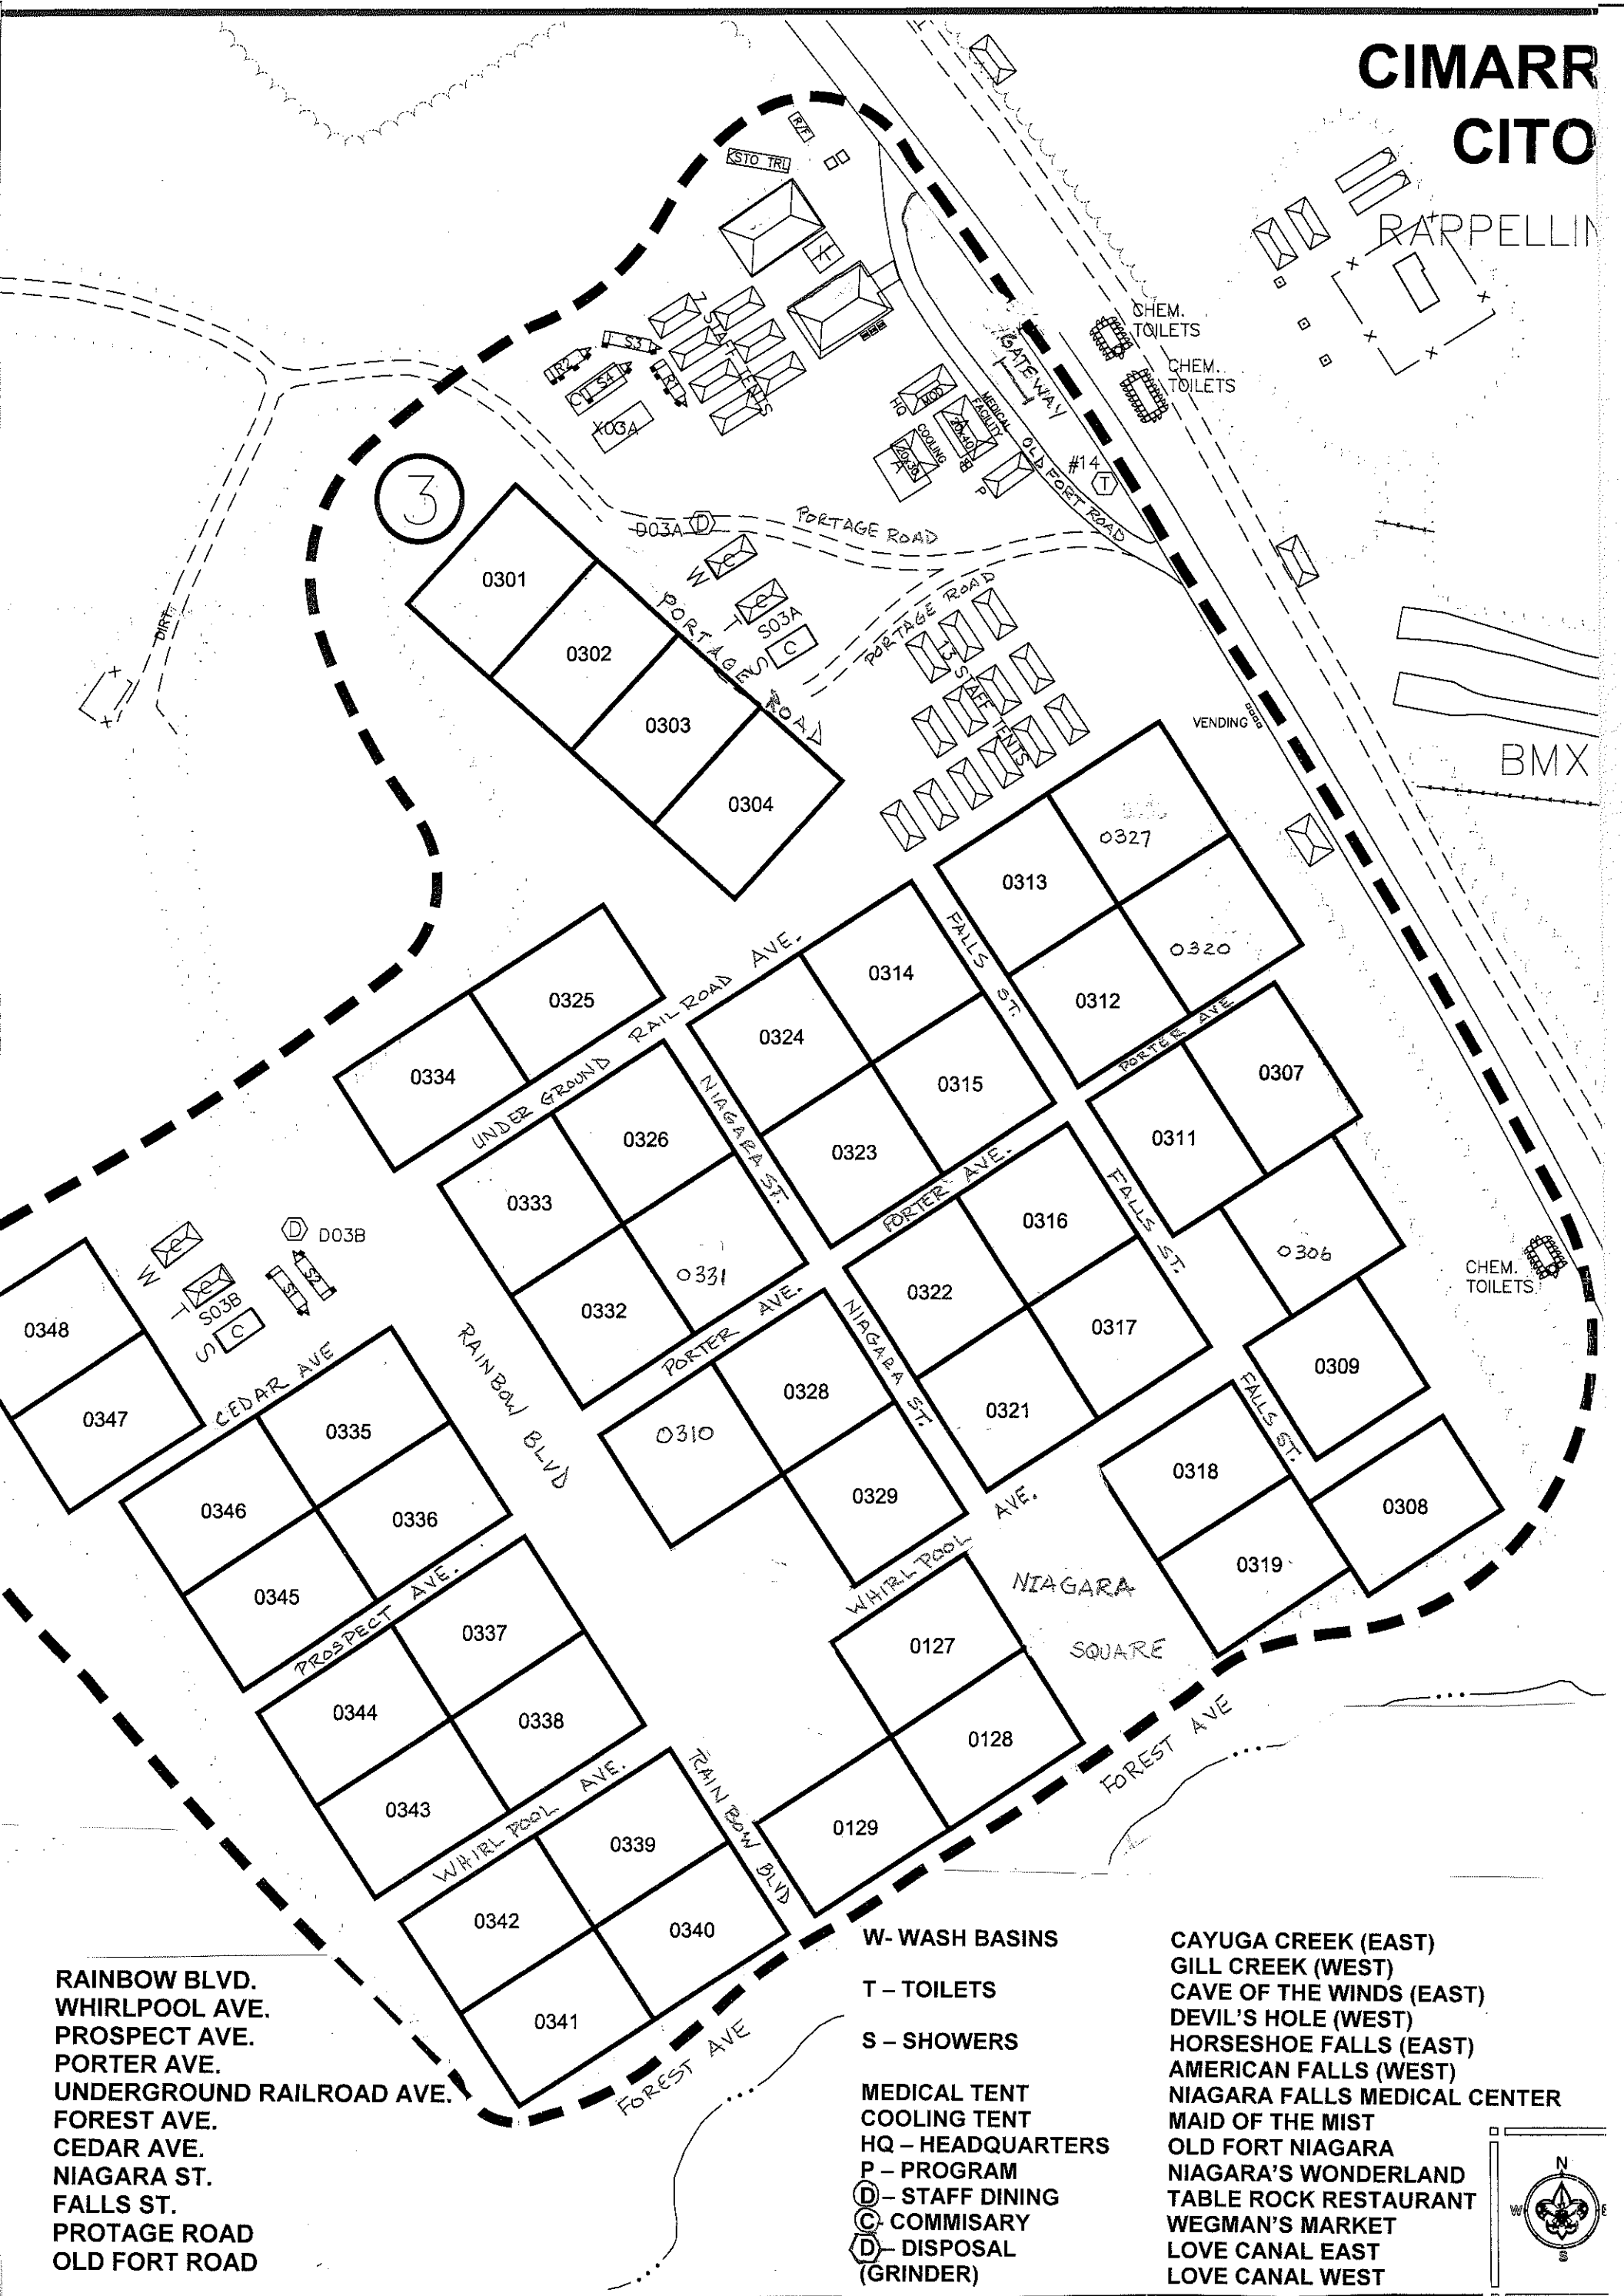

CIMARRITO

RAPPELLIN

RAINBOW BLVD.
WHIRLPOOL AVE.
PROSPECT AVE.
PORTER AVE.
UNDERGROUND RAILROAD AVE.
FOREST AVE.
CEDAR AVE.
NIAGARA ST.
FALLS ST.
PORTAGE ROAD
OLD FORT ROAD

W- WASH BASINS
T - TOILETS
S - SHOWERS
MEDICAL TENT
COOLING TENT
HQ - HEADQUARTERS
P - PROGRAM
D - STAFF DINING
C - COMMISSARY
D - DISPOSAL
(GRINDER)

CAYUGA CREEK (EAST)
GILL CREEK (WEST)
CAVE OF THE WINDS (EAST)
DEVIL'S HOLE (WEST)
HORSESHOE FALLS (EAST)
AMERICAN FALLS (WEST)
NIAGARA FALLS MEDICAL CENTER
MAID OF THE MIST
OLD FORT NIAGARA
NIAGARA'S WONDERLAND
TABLE ROCK RESTAURANT
WEGMAN'S MARKET
LOVE CANAL EAST
LOVE CANAL WEST